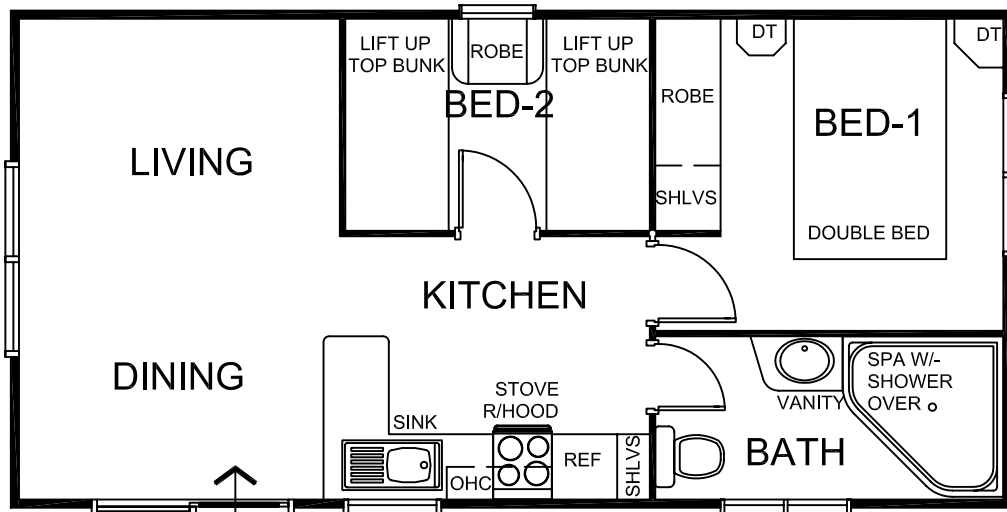

COMET 5 SPA

9.20x4.66(30' x 15')

COMET 6 SPA

9.20x4.66 (30' x 15')

SATURN 5 SPA

10.00x4.66 (33' x 15')

SATURN 6 SPA

10.00x4.66 (33' x 15')

SATURN 5 SPA PLUS

12.40x4.66 (41' x 15')

SATURN 6 SPA PLUS

12.40x4.66 (41' x 15')