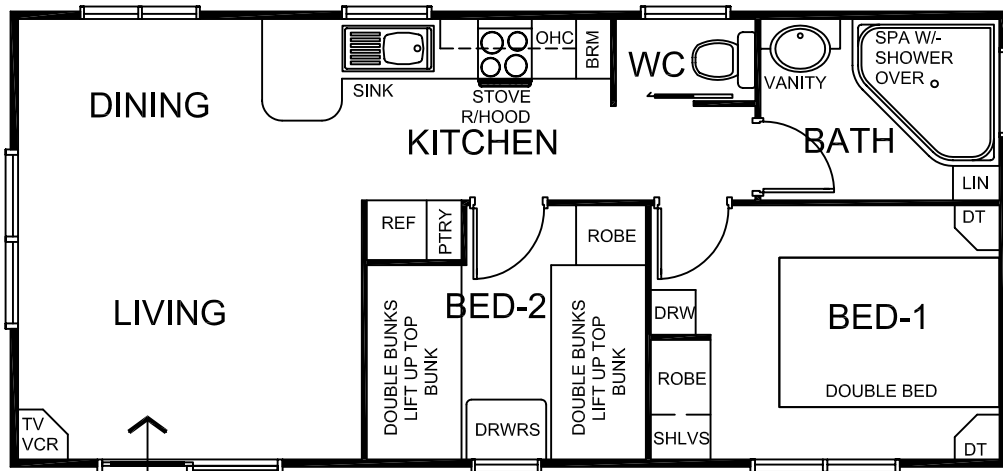

COMET 5 SPA

9.20x4.66(30' x 15')

COMET 6 SPA

9.20x4.66 (30' x 15')

SATURN 5 SPA

10.00x4.66 (33' x 15')

SATURN 6 SPA

10.00x4.66 (33' x 15')

SATURN 5 SPA PLUS

12.40x4.66 (41' x 15')

SATURN 6 SPA PLUS

12.40x4.66 (41' x 15')