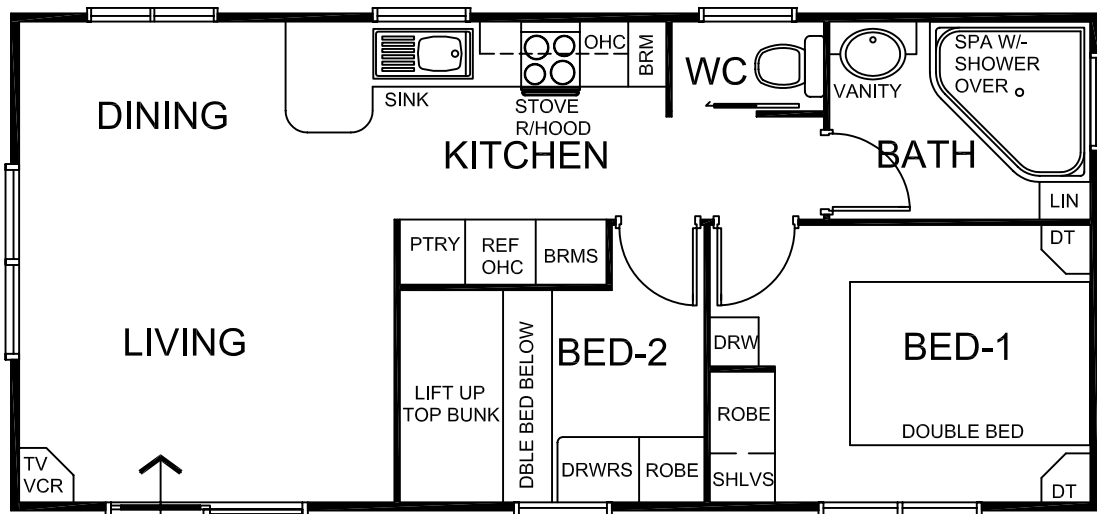

COMET 5 SPA

9.20x4.66(30' x 15')

COMET 6 SPA

9.20x4.66 (30' x 15')

SATURN 5 SPA

10.00x4.66 (33' x 15')

SATURN 6 SPA

10.00x4.66 (33' x 15')

SATURN 5 SPA PLUS

12.40x4.66 (41' x 15')

SATURN 6 SPA PLUS

12.40x4.66 (41' x 15')