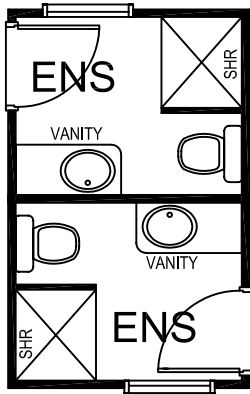

AMENITY RANGE

ES2

3.76x2.40 (12' x 8')

ES4-1

4.72x3.76 (15' x 12')

ES4-2

5.72x4.43 (19' x 15')

ES8-1 11.10x4.72 (36' x 15')