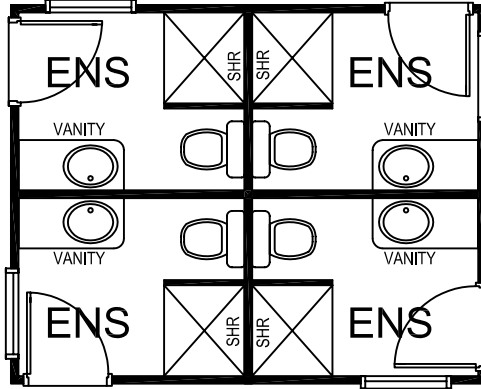

AMENITY RANGE

ES2

3.76x2.40 (12' x 8')

ES4-1

4.72x3.76 (15' x 12')

ES4-2

5.72x4.43 (19' x 15')

ES8-1 11.10x4.72 (36' x 15')