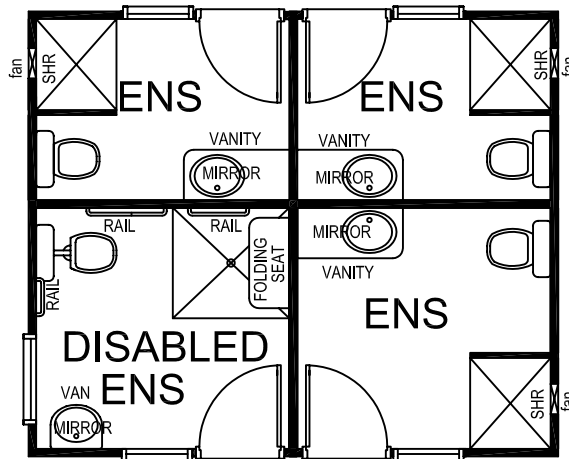

AMENITY RANGE

ES2

3.76x2.40 (12' x 8')

ES4-1

4.72x3.76 (15' x 12')

ES4-2

5.72x4.43 (19' x 15')

ES8-1 11.10x4.72 (36' x 15')